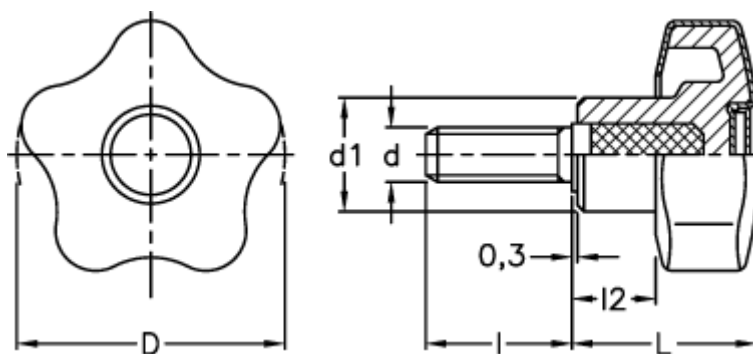

Article number: 23021700212

Description: E+G Lobe knobs

VCT.66 p-M10x20 SOFT C2 RAL2004 - orange cap

Measures

D = 66

d1 = 21.5

d 6g = M10

l = 20

L = 38.5

l2 = 15.5